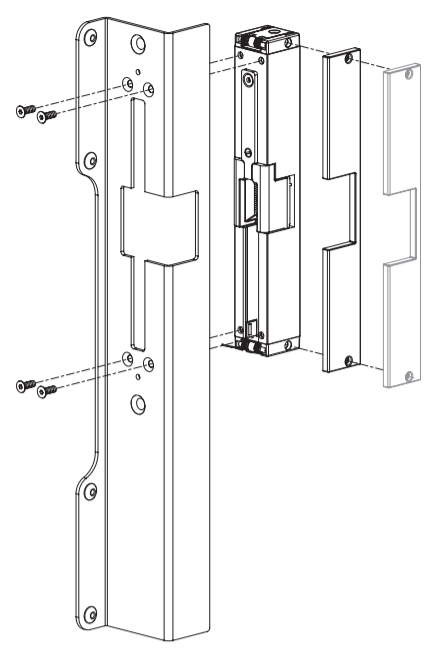

### INTRALEC-C

|          | 40 mm<br>1-5/8"     | 50 mm<br>2"       |
|----------|---------------------|-------------------|
| <b>A</b> | 40 mm<br>1-5/8"     | 50 mm<br>2"       |
| <b>B</b> | 37 mm<br>1-7/16"    | 42 mm<br>1-5/8"   |
| <b>C</b> | 20 mm<br>13/16"     | 25 mm<br>1"       |
| <b>D</b> | 42,5 mm<br>1-11/16" | 47,5 mm<br>1-7/8" |
| <b>E</b> | 49 mm<br>1-15/16"   | 59 mm<br>2-1/4"   |

**1**

**A = 40 mm**  
1-5/8"

**A = 50 mm**  
2"

2

**INTRALEC-Z**

**HEX**  
2,5 mm

**INTRALEC-C**

3

**HEX**  
2,5 mm

**HEX**  
4 mm

4

5

**Emissa (Fail Close)**

U: 12 V AC/DC  
I: 1 A  
U: 24 V AC/DC  
I: 0,5 A  
P: 2W (Max. 10W)

**Ruptura (Fail Open)**

\* SlimStone