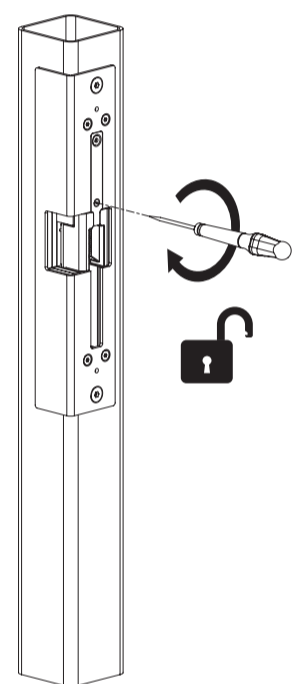

### INTRALEC-C

|          | 40 mm<br>1-5/8"     | 50 mm<br>2"       |
|----------|---------------------|-------------------|
| <b>A</b> | 40 mm<br>1-5/8"     | 50 mm<br>2"       |
| <b>B</b> | 37 mm<br>1-7/16"    | 42 mm<br>1-5/8"   |
| <b>C</b> | 20 mm<br>13/16"     | 25 mm<br>1"       |
| <b>D</b> | 42,5 mm<br>1-11/16" | 47,5 mm<br>1-7/8" |
| <b>E</b> | 49 mm<br>1-15/16"   | 59 mm<br>2-1/4"   |

**1**

**A = 40 mm**  
1-5/8"

**A = 50 mm**  
2"

2

**INTRALEC-Z**

**HEX**  
2,5 mm

**INTRALEC-C**

3

**HEX**  
2,5 mm

**HEX**  
4 mm

4

5

**Emissa (Fail Close)**

U: 12 V AC/DC  
I: 1 A  
U: 24 V AC/DC  
I: 0,5 A  
P: 2W (Max. 10W)

**Ruptura (Fail Open)**

\* SlimStone