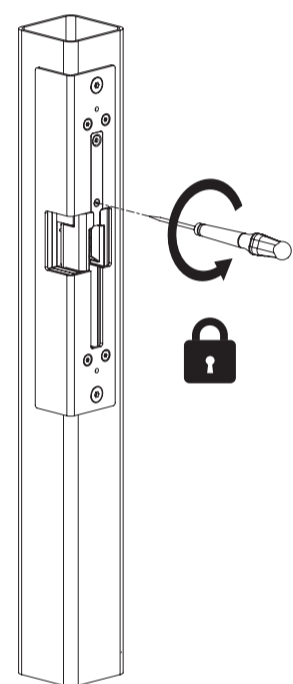

### INTRALEC-C

|          | 40 mm<br>1-5/8"     | 50 mm<br>2"       |
|----------|---------------------|-------------------|
| <b>A</b> | 40 mm<br>1-5/8"     | 50 mm<br>2"       |
| <b>B</b> | 37 mm<br>1-7/16"    | 42 mm<br>1-5/8"   |
| <b>C</b> | 20 mm<br>13/16"     | 25 mm<br>1"       |
| <b>D</b> | 42,5 mm<br>1-11/16" | 47,5 mm<br>1-7/8" |
| <b>E</b> | 49 mm<br>1-15/16"   | 59 mm<br>2-1/4"   |

**1**

**A = 40 mm**  
1-5/8"

**A = 50 mm**  
2"

2

**INTRALEC-Z**

**HEX**  
2,5 mm

**INTRALEC-C**

3

**HEX**  
2,5 mm

**HEX**  
4 mm

4

5

**Emissa (Fail Close)**

U: 12 V AC/DC  
I: 1 A  
U: 24 V AC/DC  
I: 0,5 A  
P: 2W (Max. 10W)

**Ruptura (Fail Open)**

\* SlimStone