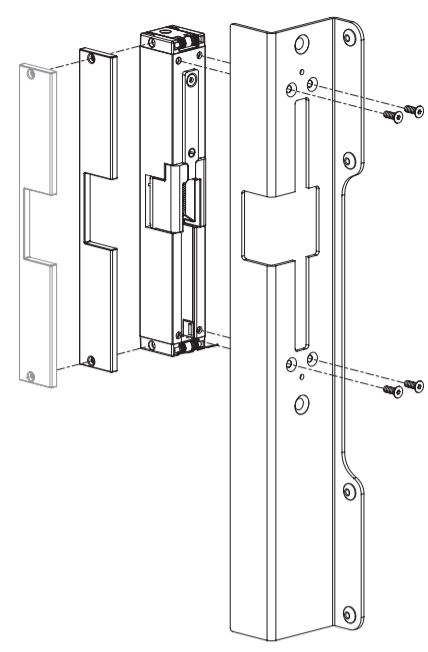

### INTRALEC-C

|          | 40 mm<br>1-5/8"     | 50 mm<br>2"       |
|----------|---------------------|-------------------|
| <b>A</b> | 40 mm<br>1-5/8"     | 50 mm<br>2"       |
| <b>B</b> | 37 mm<br>1-7/16"    | 42 mm<br>1-5/8"   |
| <b>C</b> | 20 mm<br>13/16"     | 25 mm<br>1"       |
| <b>D</b> | 42,5 mm<br>1-11/16" | 47,5 mm<br>1-7/8" |
| <b>E</b> | 49 mm<br>1-15/16"   | 59 mm<br>2-1/4"   |

**1**

**A = 40 mm**  
1-5/8"

**A = 50 mm**  
2"

2

**INTRALEC-Z**

**HEX**  
2,5 mm

**INTRALEC-C**

3

**HEX**  
2,5 mm

**HEX**  
4 mm

4

5

**Emissa (Fail Close)**

U: 12 V AC/DC  
I: 1 A  
U: 24 V AC/DC  
I: 0,5 A  
P: 2W (Max. 10W)

**Ruptura (Fail Open)**

\* SlimStone