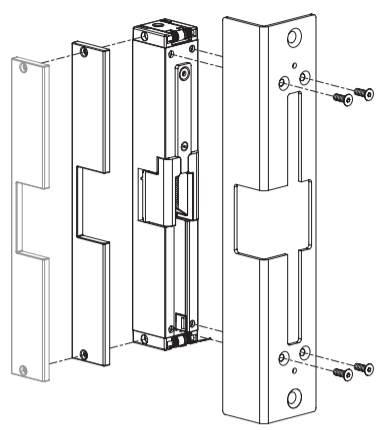

### INTRALEC-C

|          | 40 mm<br>1-5/8"     | 50 mm<br>2"       |
|----------|---------------------|-------------------|
| <b>A</b> | 40 mm<br>1-5/8"     | 50 mm<br>2"       |
| <b>B</b> | 37 mm<br>1-7/16"    | 42 mm<br>1-5/8"   |
| <b>C</b> | 20 mm<br>13/16"     | 25 mm<br>1"       |
| <b>D</b> | 42,5 mm<br>1-11/16" | 47,5 mm<br>1-7/8" |
| <b>E</b> | 49 mm<br>1-15/16"   | 59 mm<br>2-1/4"   |

**1**

**A = 40 mm**  
1-5/8"

**A = 50 mm**  
2"

2

**INTRALEC-Z**

**HEX**  
2,5 mm

**INTRALEC-C**

3

**HEX**  
2,5 mm

**HEX**  
4 mm

4

5

**Emissa (Fail Close)**

U: 12 V AC/DC  
I: 1 A  
U: 24 V AC/DC  
I: 0,5 A  
P: 2W (Max. 10W)

**Ruptura (Fail Open)**

\* SlimStone