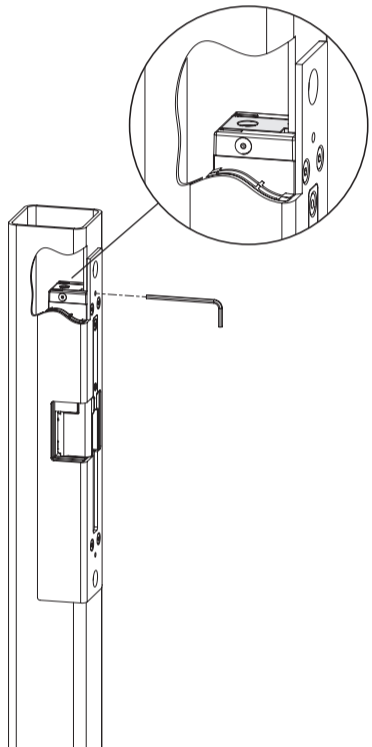

### INTRALEC-C

|          | 40 mm<br>1-5/8"     | 50 mm<br>2"       |
|----------|---------------------|-------------------|
| <b>A</b> | 40 mm<br>1-5/8"     | 50 mm<br>2"       |
| <b>B</b> | 37 mm<br>1-7/16"    | 42 mm<br>1-5/8"   |
| <b>C</b> | 20 mm<br>13/16"     | 25 mm<br>1"       |
| <b>D</b> | 42,5 mm<br>1-11/16" | 47,5 mm<br>1-7/8" |
| <b>E</b> | 49 mm<br>1-15/16"   | 59 mm<br>2-1/4"   |

**1**

**A = 40 mm**  
1-5/8"

**A = 50 mm**  
2"

2

**INTRALEC-Z**

**HEX**  
2,5 mm

**INTRALEC-C**

3

**HEX**  
2,5 mm

**HEX**  
4 mm

4

5

**Emissa (Fail Close)**

U: 12 V AC/DC  
I: 1 A  
U: 24 V AC/DC  
I: 0,5 A  
P: 2W (Max. 10W)

**Ruptura (Fail Open)**

\* SlimStone