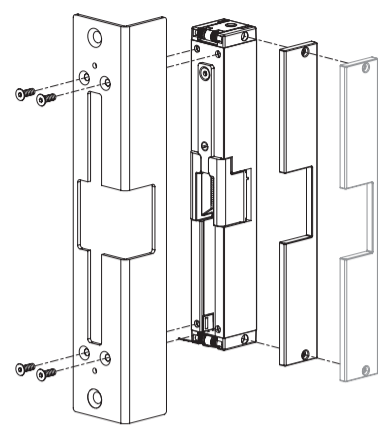

### INTRALEC-C

|          | 40 mm<br>1-5/8"     | 50 mm<br>2"       |
|----------|---------------------|-------------------|
| <b>A</b> | 40 mm<br>1-5/8"     | 50 mm<br>2"       |
| <b>B</b> | 37 mm<br>1-7/16"    | 42 mm<br>1-5/8"   |
| <b>C</b> | 20 mm<br>13/16"     | 25 mm<br>1"       |
| <b>D</b> | 42,5 mm<br>1-11/16" | 47,5 mm<br>1-7/8" |
| <b>E</b> | 49 mm<br>1-15/16"   | 59 mm<br>2-1/4"   |

**1**

**A = 40 mm**  
1-5/8"

**A = 50 mm**  
2"

2

**INTRALEC-Z**

**HEX**  
2,5 mm

**INTRALEC-C**

3

**HEX**  
2,5 mm

**HEX**  
4 mm

4

5

**Emissa (Fail Close)**

U: 12 V AC/DC  
I: 1 A  
U: 24 V AC/DC  
I: 0,5 A  
P: 2W (Max. 10W)

**Ruptura (Fail Open)**

\* SlimStone