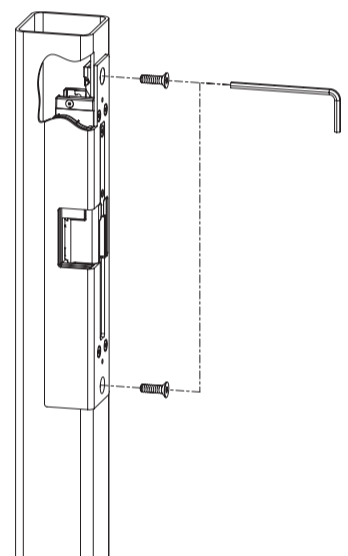

### INTRALEC-C

|          | 40 mm<br>1-5/8"     | 50 mm<br>2"       |
|----------|---------------------|-------------------|
| <b>A</b> | 40 mm<br>1-5/8"     | 50 mm<br>2"       |
| <b>B</b> | 37 mm<br>1-7/16"    | 42 mm<br>1-5/8"   |
| <b>C</b> | 20 mm<br>13/16"     | 25 mm<br>1"       |
| <b>D</b> | 42,5 mm<br>1-11/16" | 47,5 mm<br>1-7/8" |
| <b>E</b> | 49 mm<br>1-15/16"   | 59 mm<br>2-1/4"   |

**1**

**A = 40 mm**  
1-5/8"

**A = 50 mm**  
2"

2

**INTRALEC-Z**

**HEX**  
2,5 mm

**INTRALEC-C**

3

**HEX**  
2,5 mm

**HEX**  
4 mm

4

5

**Emissa (Fail Close)**

U: 12 V AC/DC  
I: 1 A  
U: 24 V AC/DC  
I: 0,5 A  
P: 2W (Max. 10W)

**Ruptura (Fail Open)**

\* SlimStone